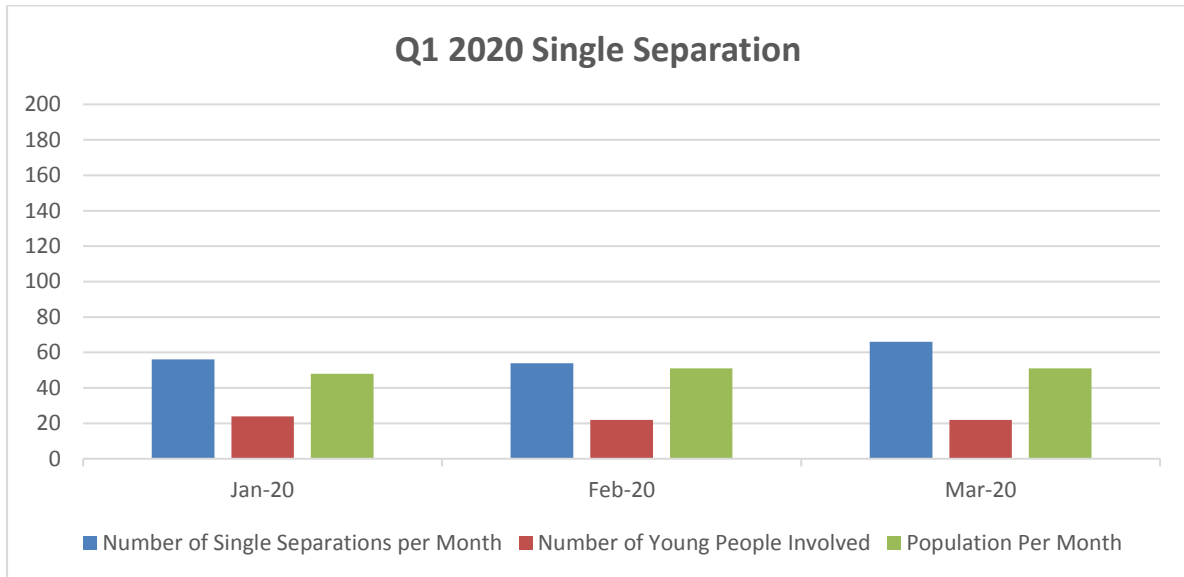

Q.1

	Number of Single Separations	Number of Young people Involved	Population Per Month
January 2020	56	24	48
February 2020	54	22	51
March 2020	66	22	51

Q.2 2020

	Number of Single Separations	Number of Young people Involved	Population Per Month
April 2020	48	18	49
May 2020	56	25	54
June 2020	48	24	45

Q.3

	Number of Single Separations	Number of Young people Involved	Population Per Month
Jul 2020	34	15	40
Aug 2020	42	14	36
Sept 2020	27	13	49

Q.4 Single Separations and Population

	Number of Single Separations	Number of Young people Involved	Population Per Month
October 2020	70	17	52
November 2020	52	18	51
December 2020	36	19	45