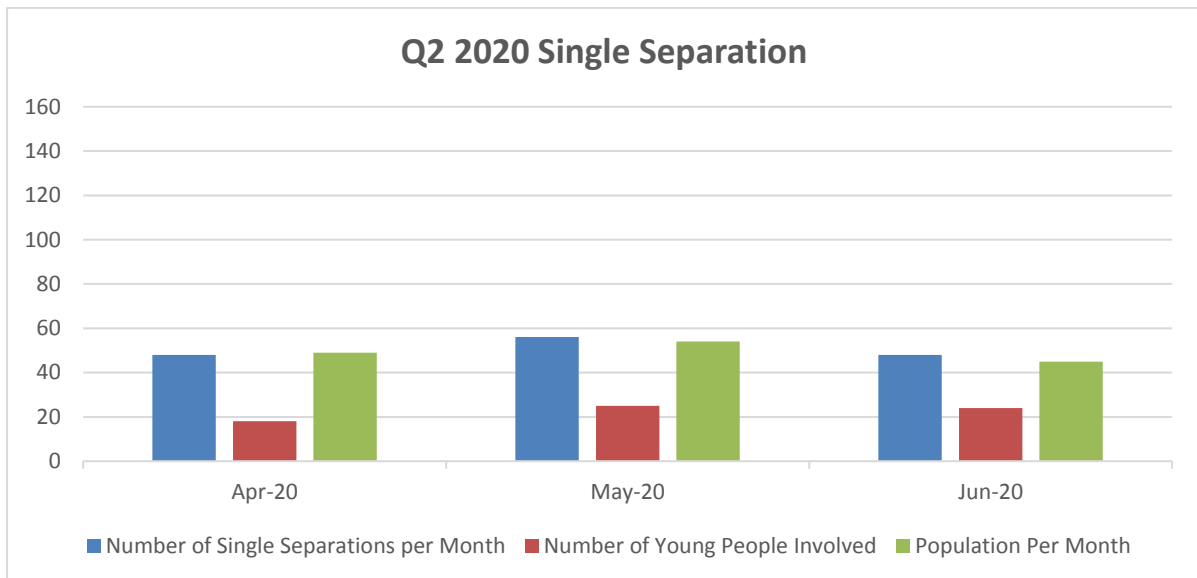

Q.1

	Number of Single Separations	Number of Young people Involved	Population Per Month
January 2020	56	24	48
February 2020	54	22	51
March 2020	66	22	51

Q.2 2020

	Number of Single Separations	Number of Young people Involved	Population Per Month
April 2020	48	18	49
May 2020	56	25	54
June 2020	48	24	45

Q.3

	Number of Single Separations	Number of Young people Involved	Population Per Month
Jul 2020	34	15	40
Aug 2020	42	14	36
Sept 2020	27	13	49

Q.4 Single Separations and Population

	Number of Single Separations	Number of Young people Involved	Population Per Month
October 2020	70	17	52
November 2020	52	18	51
December 2020	36	19	45