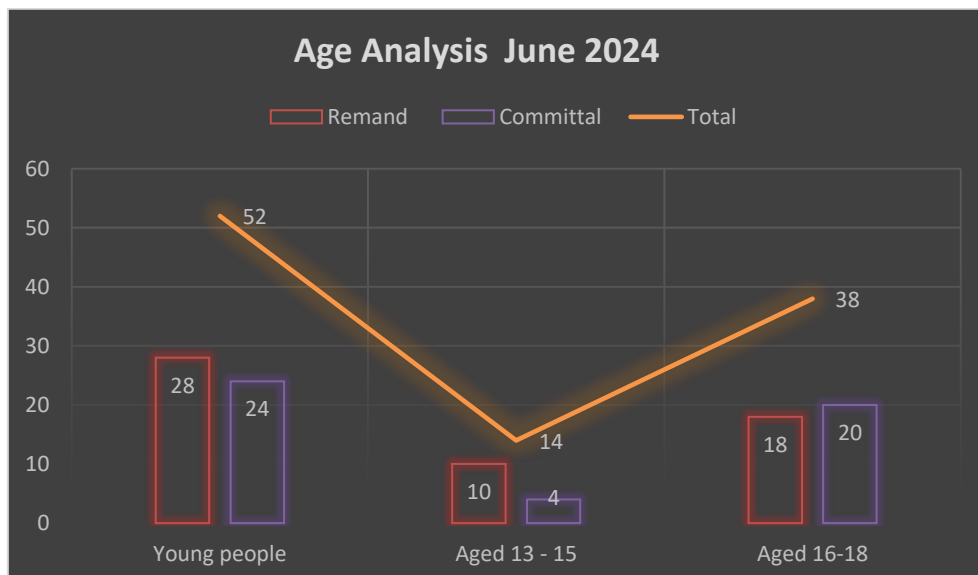

Statistical Breakdown of Young People on Campus June 2024

Type of Order	Young People*	Age 13-15	Age 16-18
Remand	28	10	18
Committal	24	4	20
Total	52	14	38

*There was a total of **(49)** individual young people present on campus during June 2024.

During June, **(28)** young people served remand orders and **(24)** young people served committal orders. During June 2024 **(3)** young people served both a remand and Detention sentence. This accounts for the fact that the figures provided in above table totals (52)

- Of all young people on campus during March, **(48)** were male and **(1)** female.
- Of those on Remand Orders: **(0)** aged 13; **(3)** aged 14; **(7)** aged 15; **(6)** aged 16; **(12)** aged 17; **(0)** aged 18
- Regarding those on Committal Orders: **(0)** aged 13; **(0)** aged 14; **(4)** aged 15; **(8)** aged 16; **(9)** aged 17; **(3)** aged 18