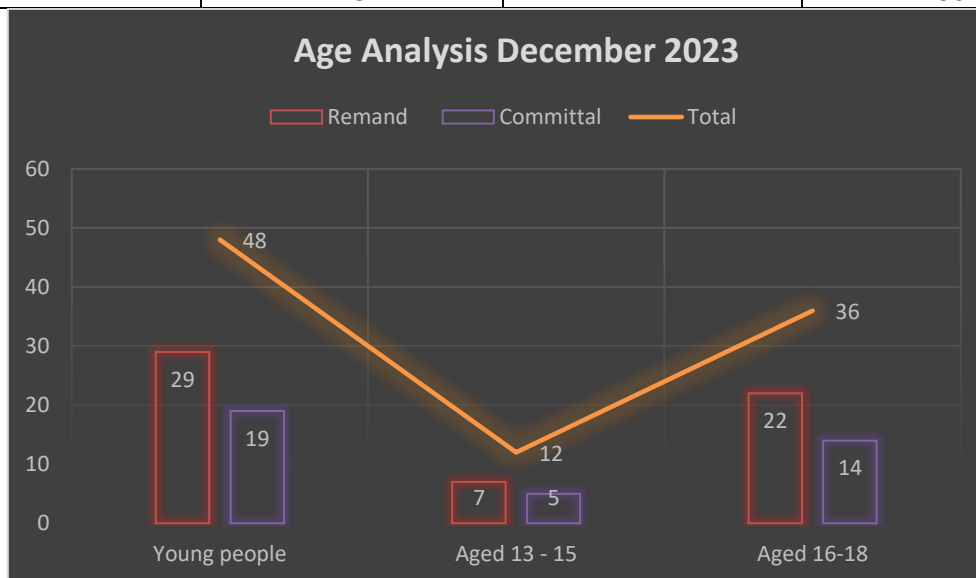

Statistical Breakdown of Young People on Campus December 2023

Type of Order	Young People*	Age 13-15	Age 16-18
Remand	29	7	22
Committal	19	5	14
Total	48	12	36

*There was a total of **(42)** individual young people present on campus during December 2023.

During December, **(29)** young people served remand orders and **(19)** young people served committal orders. During December 2023 **(6)** young people served both a remand and Detention sentence. This accounts for the fact that the figures provided in above table totals **(48)**

- Of all young people on campus during December, **(48)** were male and **(0)** female.
- Of those on Remand Orders: **(0)** aged 13; **(2)** aged 14; **(5)** aged 15; **(7)** aged 16; **(14)** aged 17; **(1)** aged 18
- Regarding those on Committal Orders: **(0)** aged 13; **(1)** aged 14; **(4)** aged 15; **(4)** aged 16; **(9)** aged 17; **(1)** aged 18