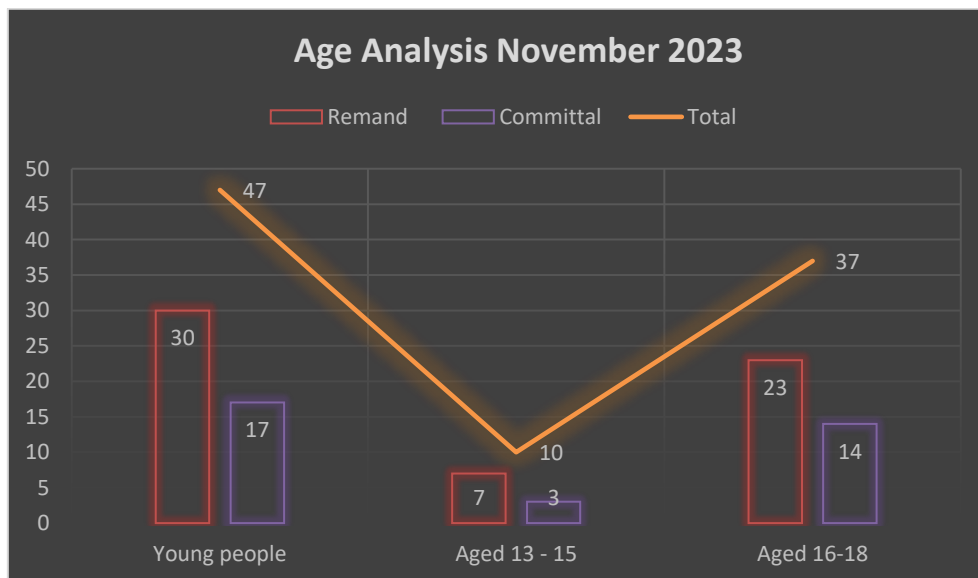

Statistical Breakdown of Young People on Campus November 2023

Type of Order	Young People*	Age 13-15	Age 16-18
Remand	30	7	23
Committal	17	3	14
Total	47	10	37

*There was a total of **(45)** individual young people present on campus during November 2023.

During November, **(30)** young people served remand orders and **(17)** young people served committal orders. During November 2023 **(2)** young people served both a remand and Detention sentence. This accounts for the fact that the figures provided in above table totals **(47)**

- Of all young people on campus during November, **(45)** were male and **(0)** female.
- Of those on Remand Orders: **(0)** aged 13; **(2)** aged 14; **(5)** aged 15; **(8)** aged 16; **(15)** aged 17; **(0)** aged 18
- Regarding those on Committal Orders: **(0)** aged 13; **(1)** aged 14; **(2)** aged 15; **(6)** aged 16; **(7)** aged 17; **(1)** aged 18