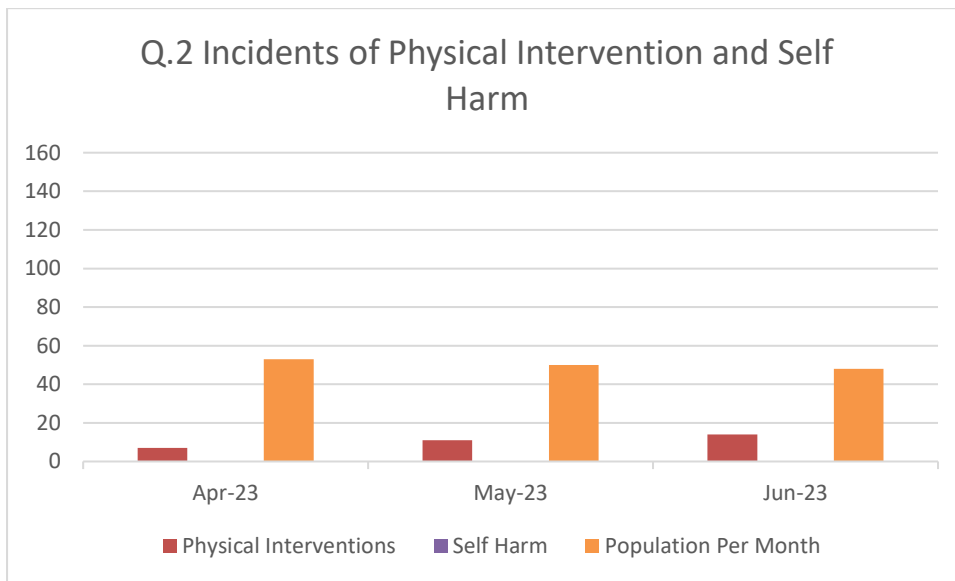

## Q1 2023: Incidents of Physical Interventions and Self Harm

2023	Physical Interventions	Self Harm	Population Per Month
January	7	2	46
February	5	0	45
March	15	2	50

## Q2 2023 Incidents of CPI Interventions and Self Harm on Campus June 2023

2023	Physical Interventions	Self Harm	Population Per Month
April	7	0	53
May	11	0	50
June	14	0	48