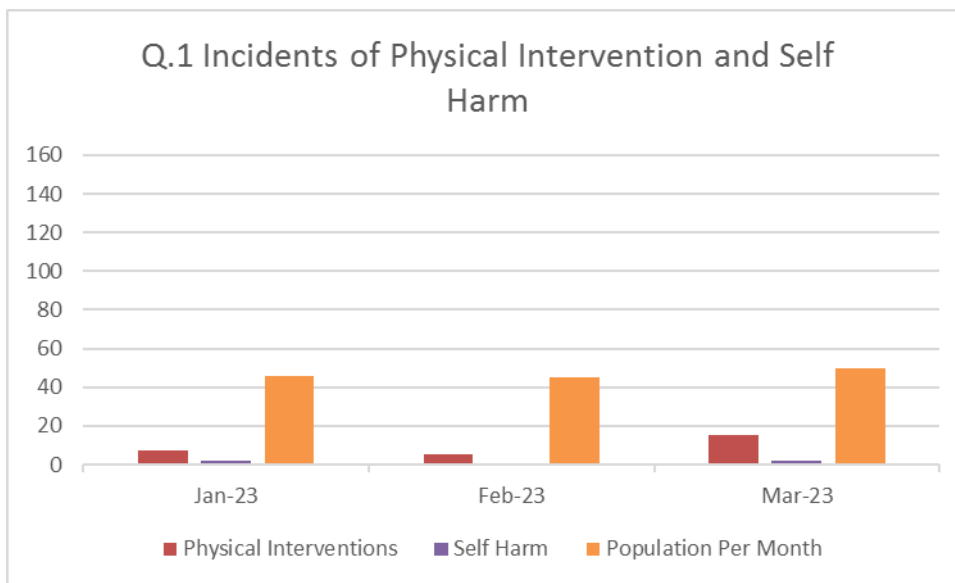

## Q1 2023: Incidents of Physical Interventions and Self Harm

2023	Physical Interventions	Self Harm	Population Per Month
January	7	2	46
February	5	0	45
March	15	2	50

## Q2 2023 Incidents of CPI Interventions and Self Harm on Campus June 2023

2023	Physical Interventions	Self Harm	Population Per Month
April	7	0	53
May	11	0	50
June	14	0	48